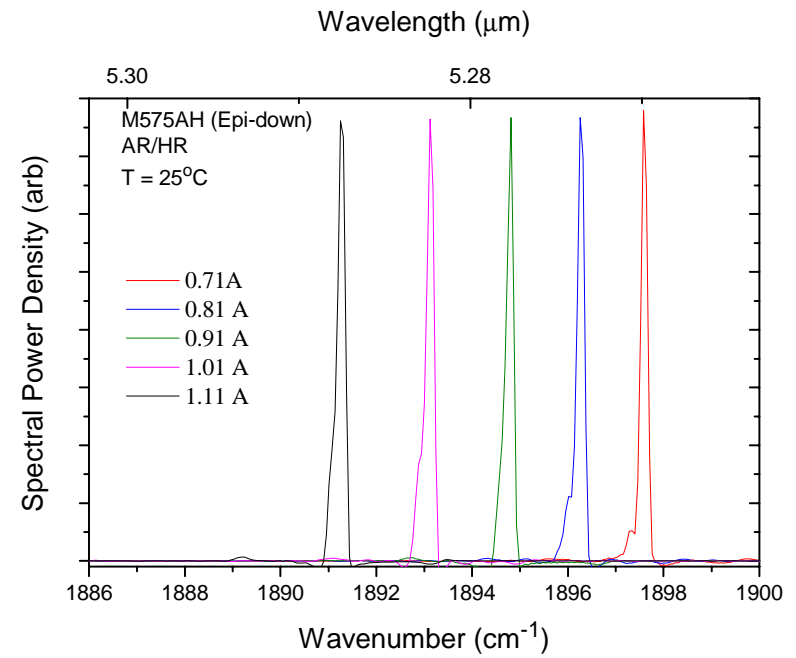

M575AH-NS

- 1891.25–1897.58 cm^{-1} tuning range at $T=25\text{C}$
- > 190 mW output at 25°C