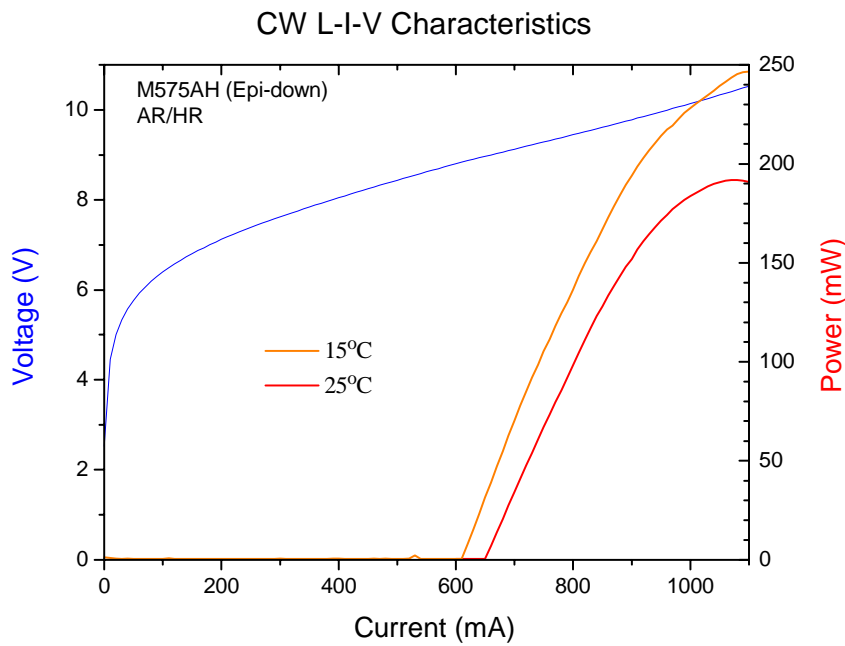

M575AH-NS

- 1891.25–1897.58 cm^{-1} tuning range at $T=25\text{C}$
- > 190 mW output at 25°C