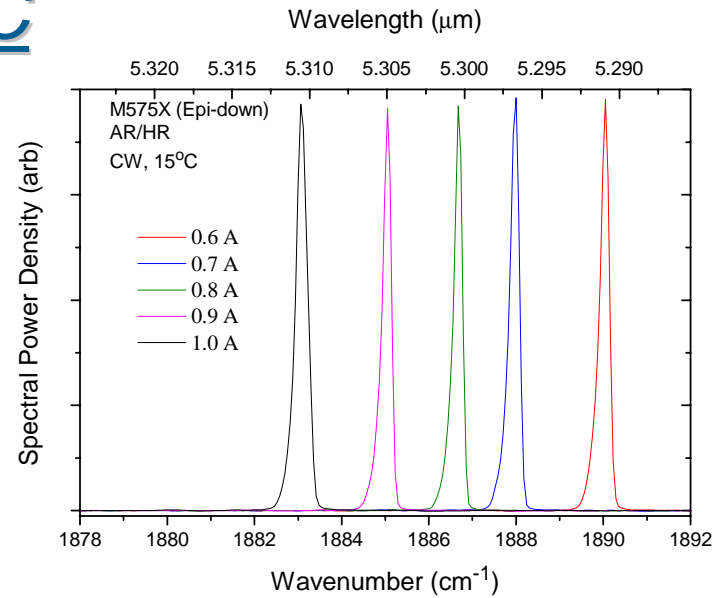

# M575X-C

CW L-I-V Characteristics

- 1875.8–1890.0 cm<sup>-1</sup> tuning range at T = 15–25°C
- > 230 mW output at 15°C