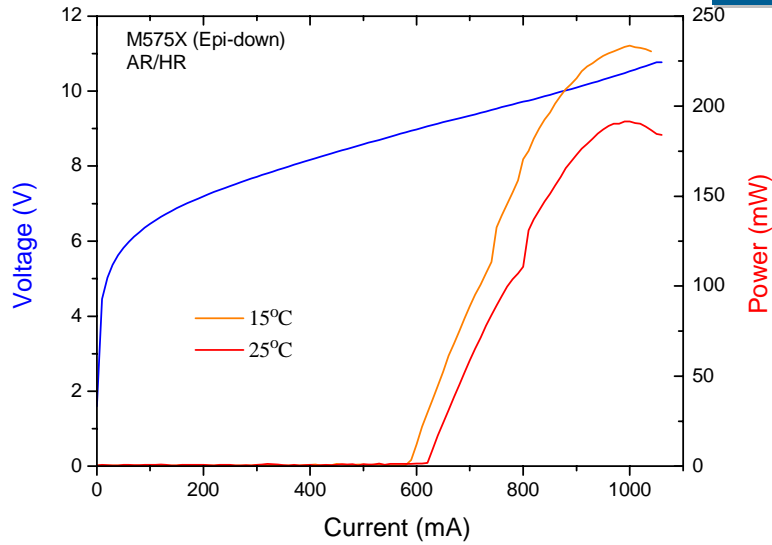

# M575X-C

CW L-I-V Characteristics

- 1875.8–1890.0 cm<sup>-1</sup> tuning range at T = 15–25°C
- > 230 mW output at 15°C